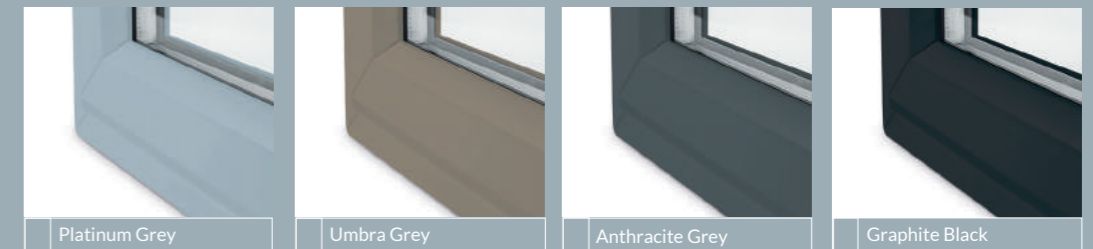

This colour panel is printed as a close match to the window frame colour option of: **Platinum Grey** (Halo, Chamfered profile only)

Please note. Colours shown are for guidance only and this printed brochure should not be relied upon for exact colour matching purposes, RAL reference numbers represent the nearest colours and are not exact matches. Please request a swatch book for exact colour matching.