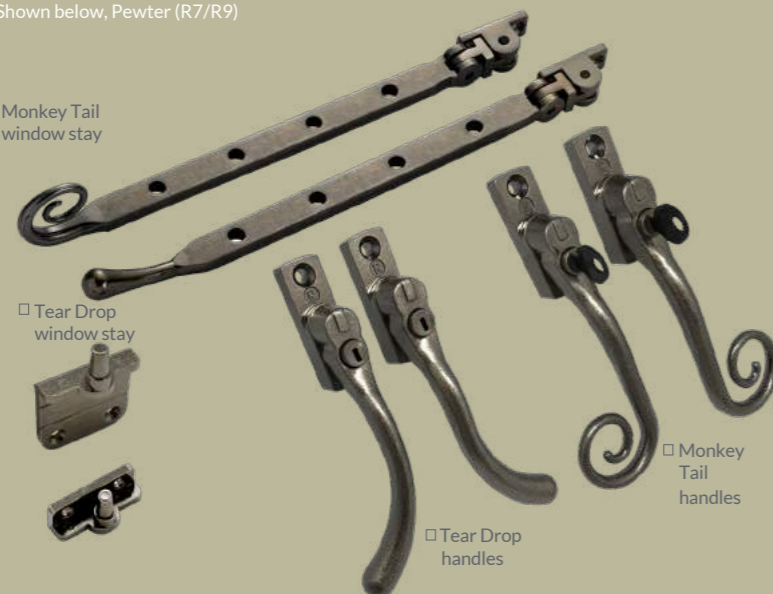

□ Tear Drop window stay

□ Monkey Tail handles

□ Tear Drop handles

R7 and R9 hardware colour options...

Gold

Satin Bronze

Black

Satin Chrome

Polished Chrome

Rose Gold

Pewter

Graphite

R7
RESIDENCE 7

R9
RESIDENCE 9

Please note. Detailing may vary to that shown in these pictures depending on the manufacturer.

HERITAGE RANGE